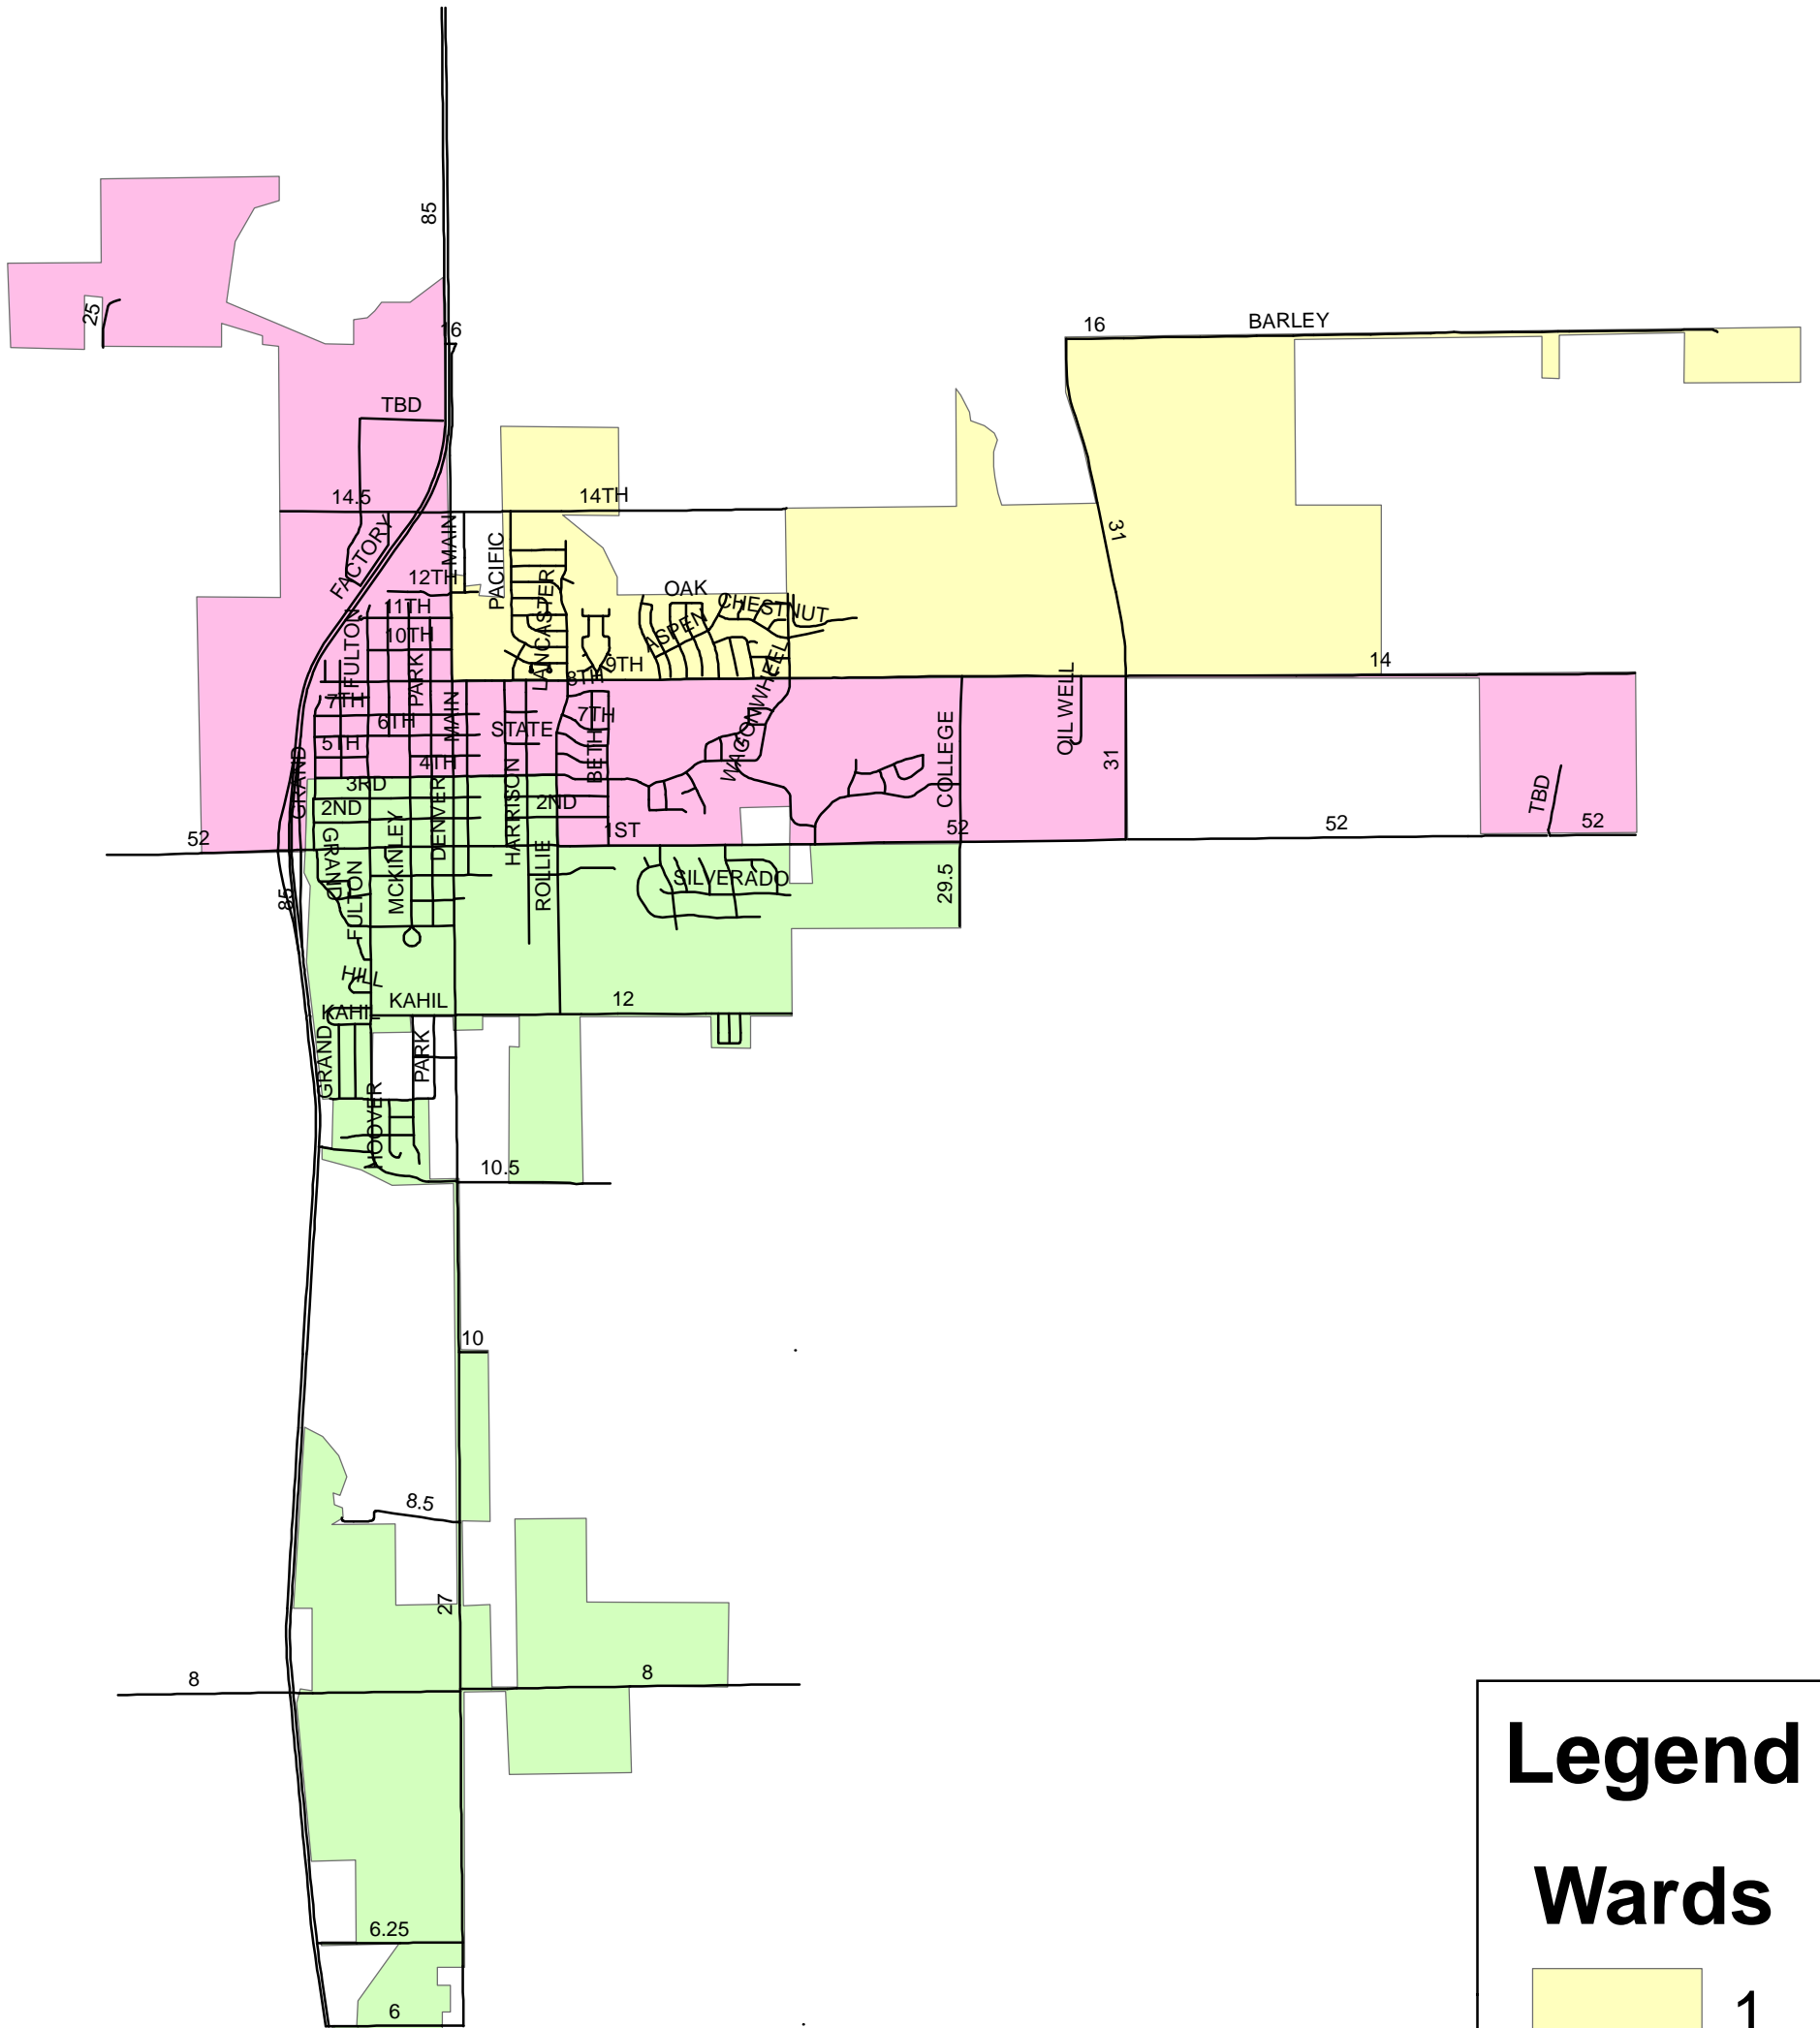

City of Fort Lupton Ward Boundaries

(Approved July 23, 2003)

Legend

Wards

	1
	2
	3

1:35,000

February 2007