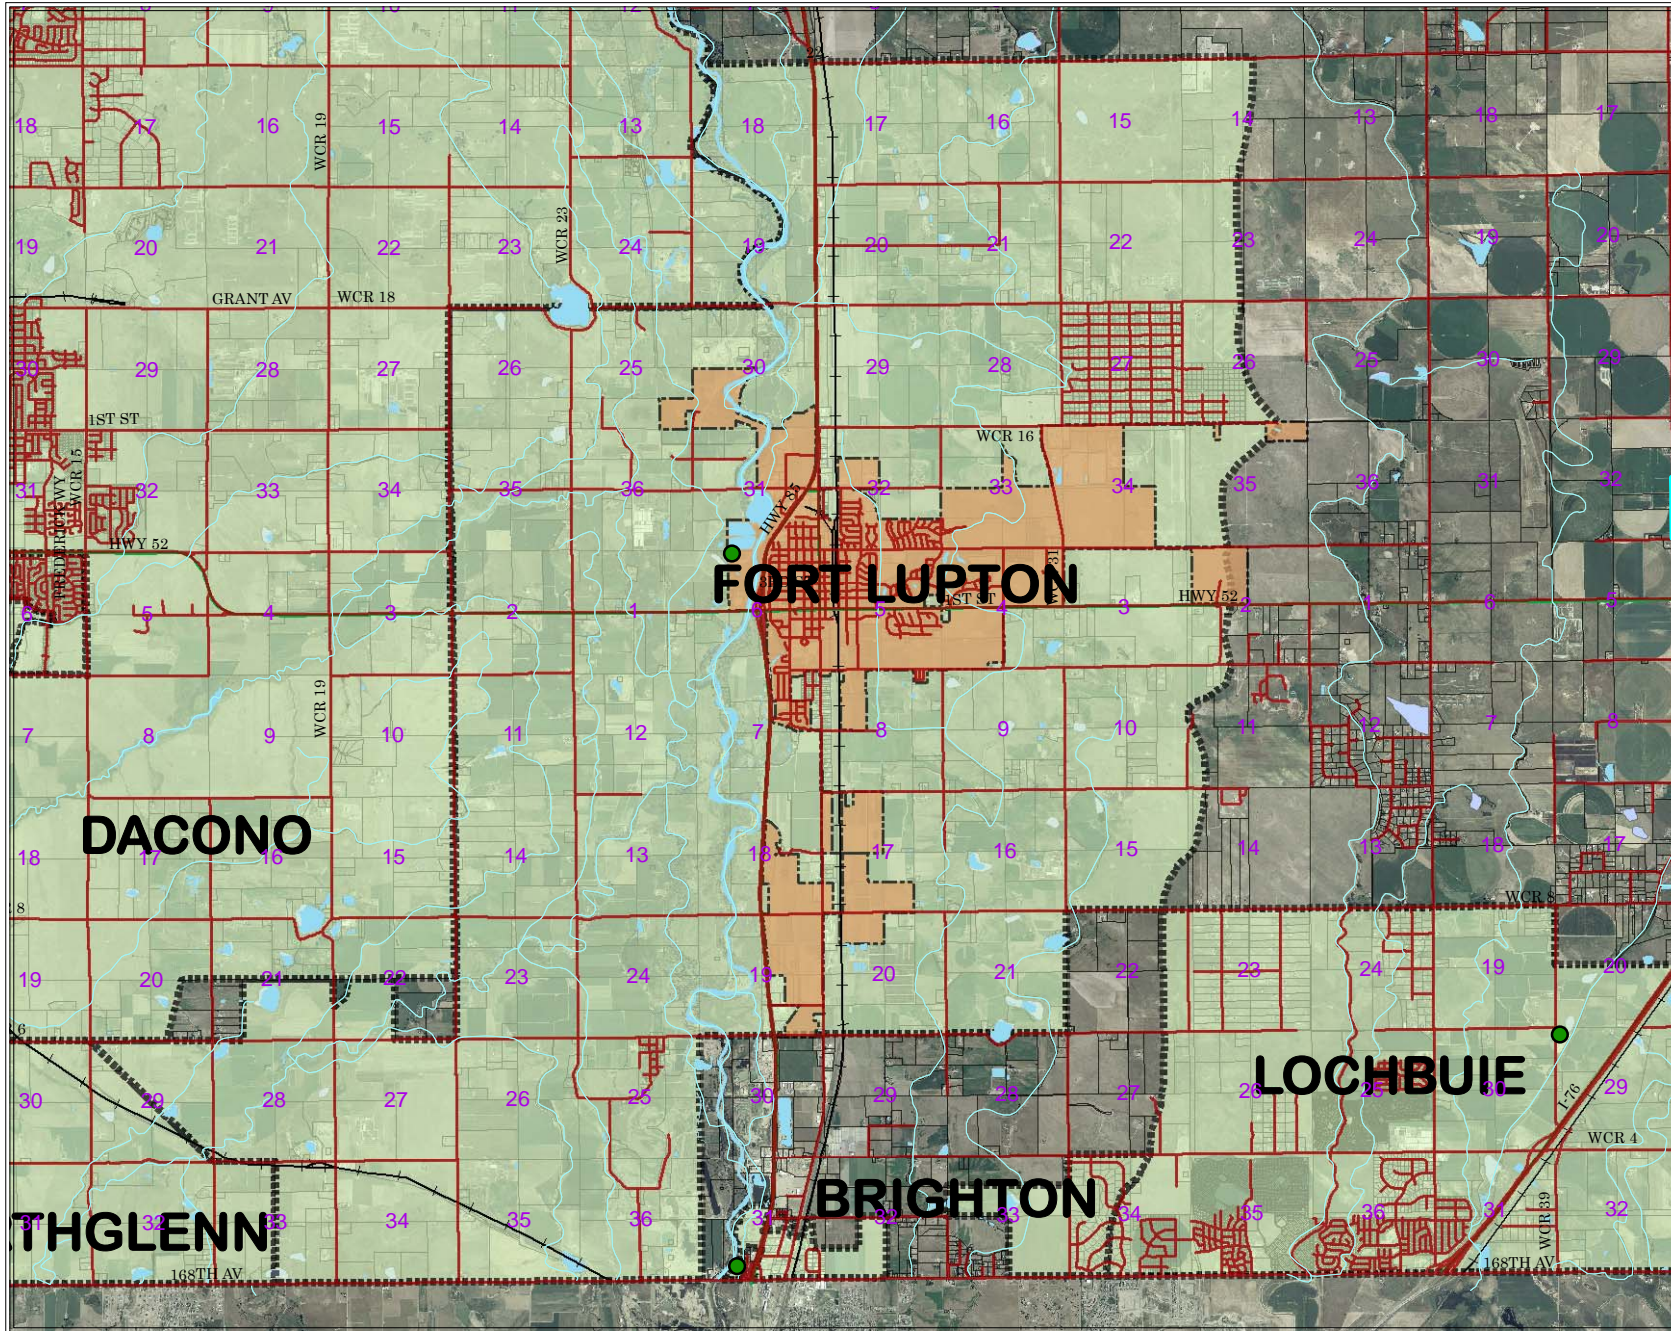

Fort Lupton 208 Boundary (as of December 2007)

Legend

- Treatment Plants
- Streams
- Minor Roads
- Railroads
- Rivers
- FortLupton City Limits
- 208 Boundaries
- Lakes
- Parcels

Fort Lupton 208 Boundary
Area = 34,267 Acres